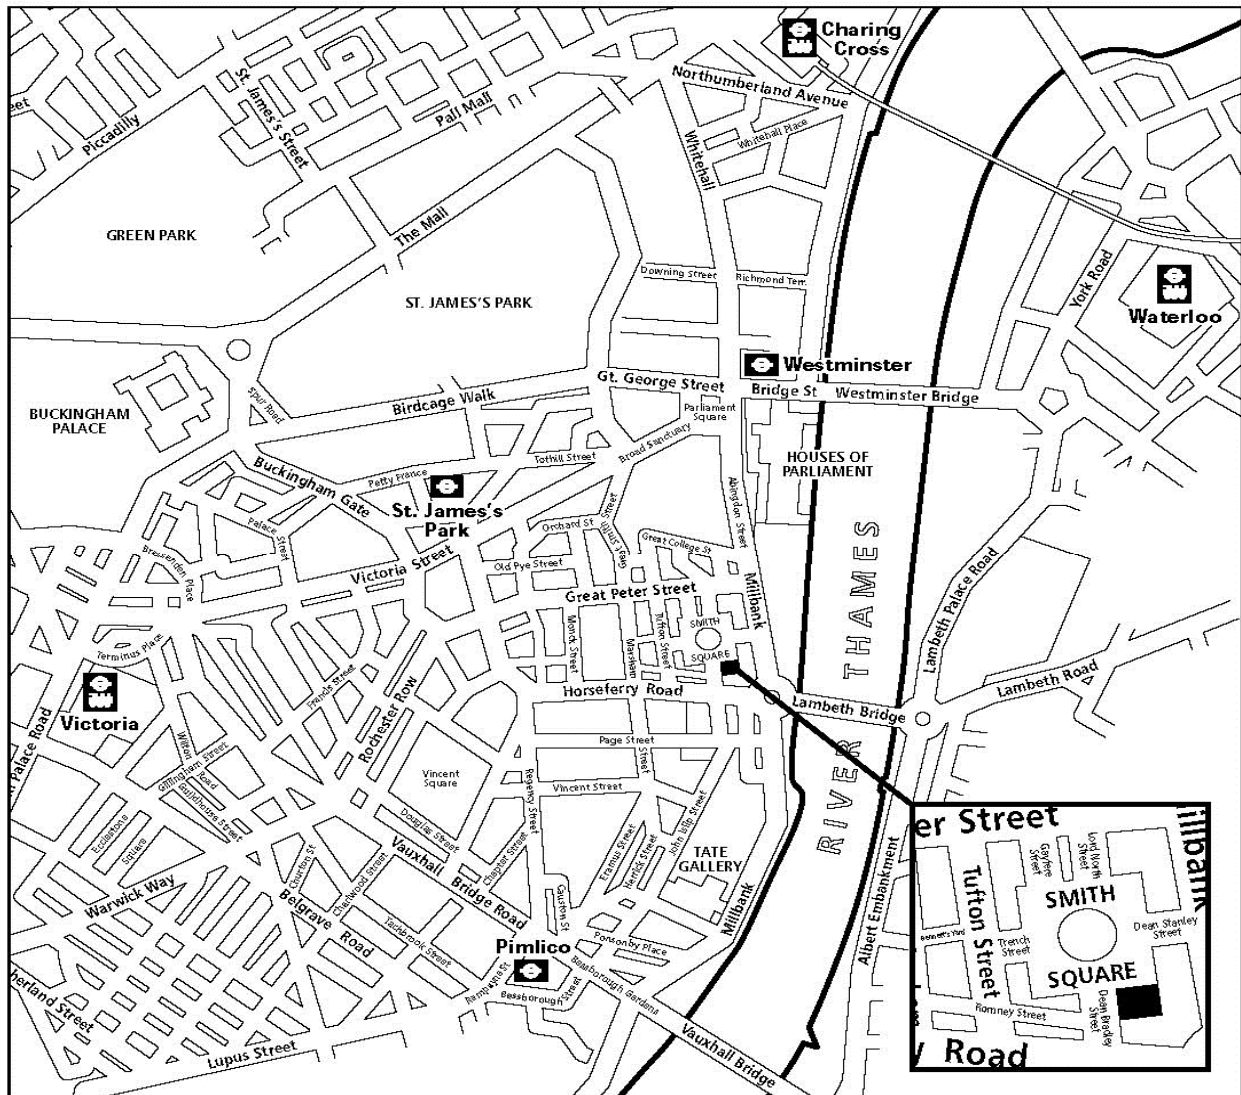

## LG Group Location Map

### Public transport

**Local Government House** is well served by public transport. The nearest mainline stations are; **Victoria** and **Waterloo**; the local underground stations are **St James's Park** (District and Circle Lines); **Westminster** (District, Circle and Jubilee Lines); and **Pimlico** (Victoria Line), all about 10 minutes walk away. Buses **3** and **87** travel along **Millbank**,

### Bus routes - Horseferry Road

**507** Waterloo - Victoria  
**C10** Elephant and Castle - Pimlico - Victoria  
**88** Camden Town - Whitehall - Westminster - Pimlico - Clapham Common

and the **507** between Victoria and Waterloo goes close by at the end of **Dean Bradley Street**.

**Bus routes – Millbank**

**87** *Wandsworth – Aldwych* **N87**

**3** *Crystal Palace – Brixton – Oxford Circus*